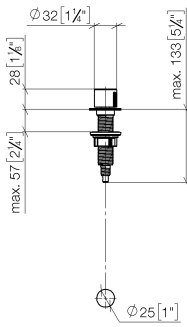

Strainer waste with control handle - Dark Chrome

ELIO

10 712 970

- control for single basin
- including adapter for Bowden cable

Fits ELIO, ENO, MEM, META SQUARE, SYNC and TARA ULTRA

Fits: ELIO, MEM, ENO, SYNC, TARA ULTRA, META SQUARE

	Dark Chrome	10 712 970-19
	Chrome	10 712 970-00
	Brushed Platinum	10 712 970-06
	Platinum	10 712 970-08
	Durabrand (23kt Gold)	10 712 970-09
	Brushed Durabrand (23kt Gold)	10 712 970-28
	Matte Black	10 712 970-33
	Brushed Champagne (22kt Gold)	10 712 970-46
	Champagne (22kt Gold)	10 712 970-47
	Brushed Chrome	10 712 970-93
	Brushed Dark Platinum	10 712 970-99

10 712 970

mm [inches]

10 712 970

Parts for other
finishes can be found
here: [Chrome](#)